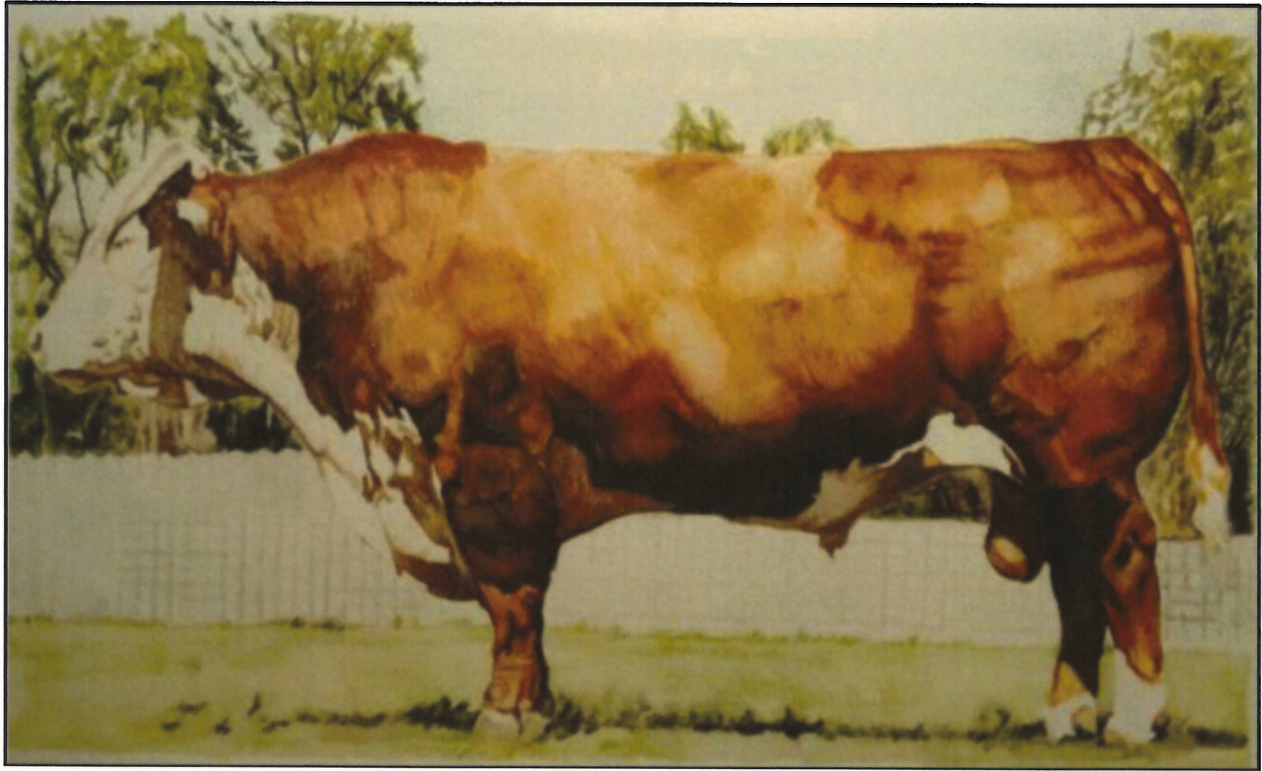

L1 DOMINO 72006

Artist: Lorri Bell, Nebraska

The artist, Lorri Bell, was born in Seattle, Washington before moving to Nebraska in 1970. She graduated with a fine arts degree from the University of Nebraska-Lincoln and creates art in several mediums, including: drawing, painting, graphics and sculpture. Lorri's business of drawing and painting pets, also includes a specialization in restoring heirloom pieces of furniture. She currently lives in Lincoln with her husband, dog and two cats.